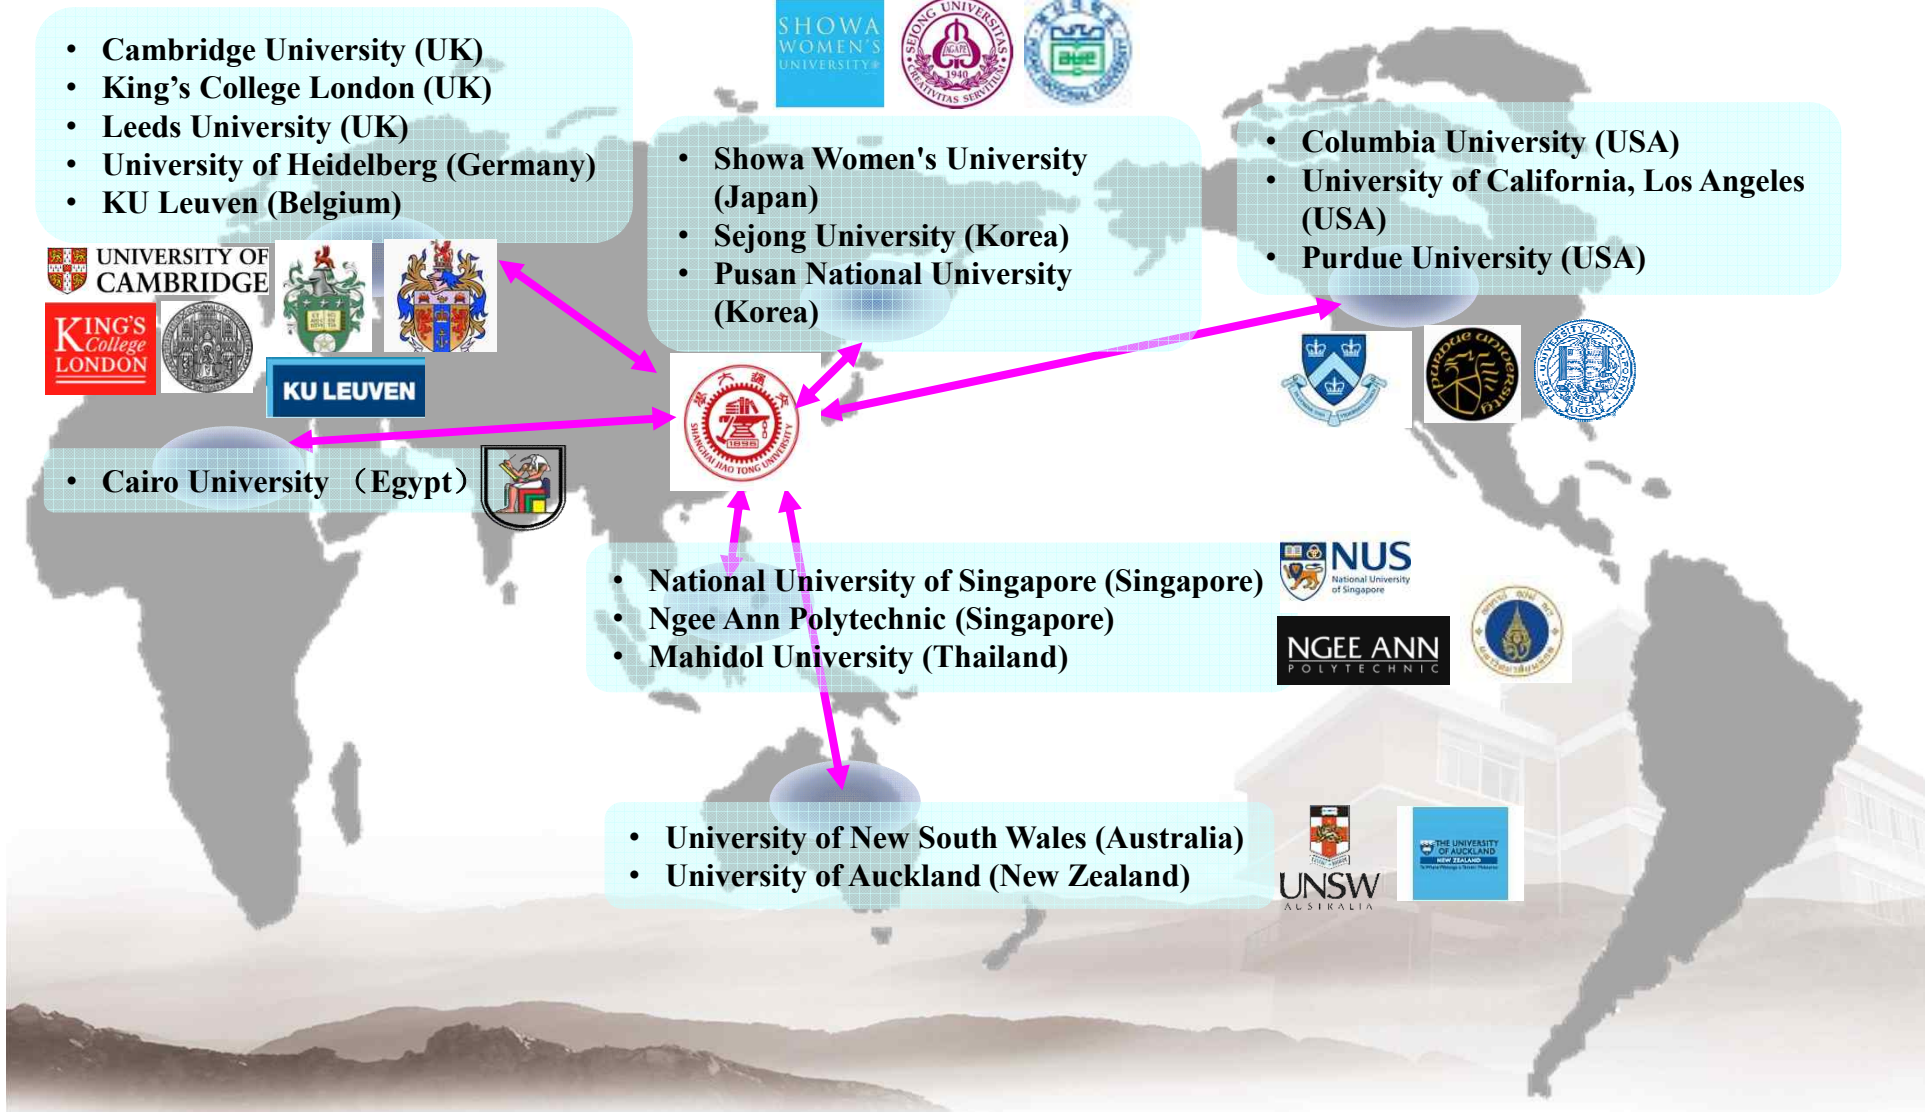

燁 光 日 新 · 尺 天 學 院

JOINT EDUCATION PROGRAMS

Joint Education Programs

Dual-degree Master Program

- University of Auckland (New Zealand)
- Cairo University (Egypt)

Dual-degree Undergraduate Program

- Showa Women's University (Japan)
- Sejong University (Korea)
- Cairo University (Egypt)

INTERNATIONAL PARTNERS

- Cambridge University (UK)
- King's College London (UK)
- Leeds University (UK)
- University of Heidelberg (Germany)
- KU Leuven (Belgium)

- Showa Women's University (Japan)
- Sejong University (Korea)
- Pusan National University (Korea)

- Columbia University (USA)
- University of California, Los Angeles (USA)
- Purdue University (USA)

- Cairo University (Egypt)

- National University of Singapore (Singapore)
- Ngee Ann Polytechnic (Singapore)
- Mahidol University (Thailand)

- University of New South Wales (Australia)
- University of Auckland (New Zealand)

上海交通大学
SHANGHAI JIAO TONG UNIVERSITY

燁 光 日 新 · 尺 天 學 院

INTERNATIONAL PARTNERS

Confucius Institute

UCLA

UNSW
AUSTRALIA

Heidelberg