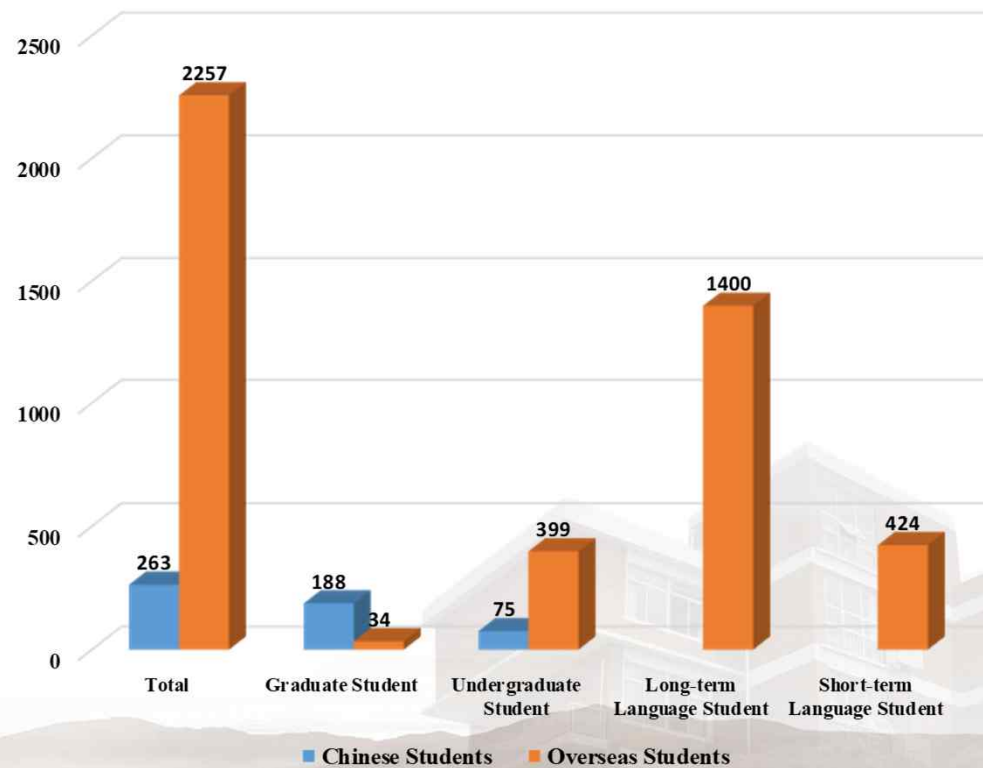

- Degree Holders (Chinese Students)
- Degree Holders (Overseas Students)
- Non-degree Students

Students of School of Humanities in 2018