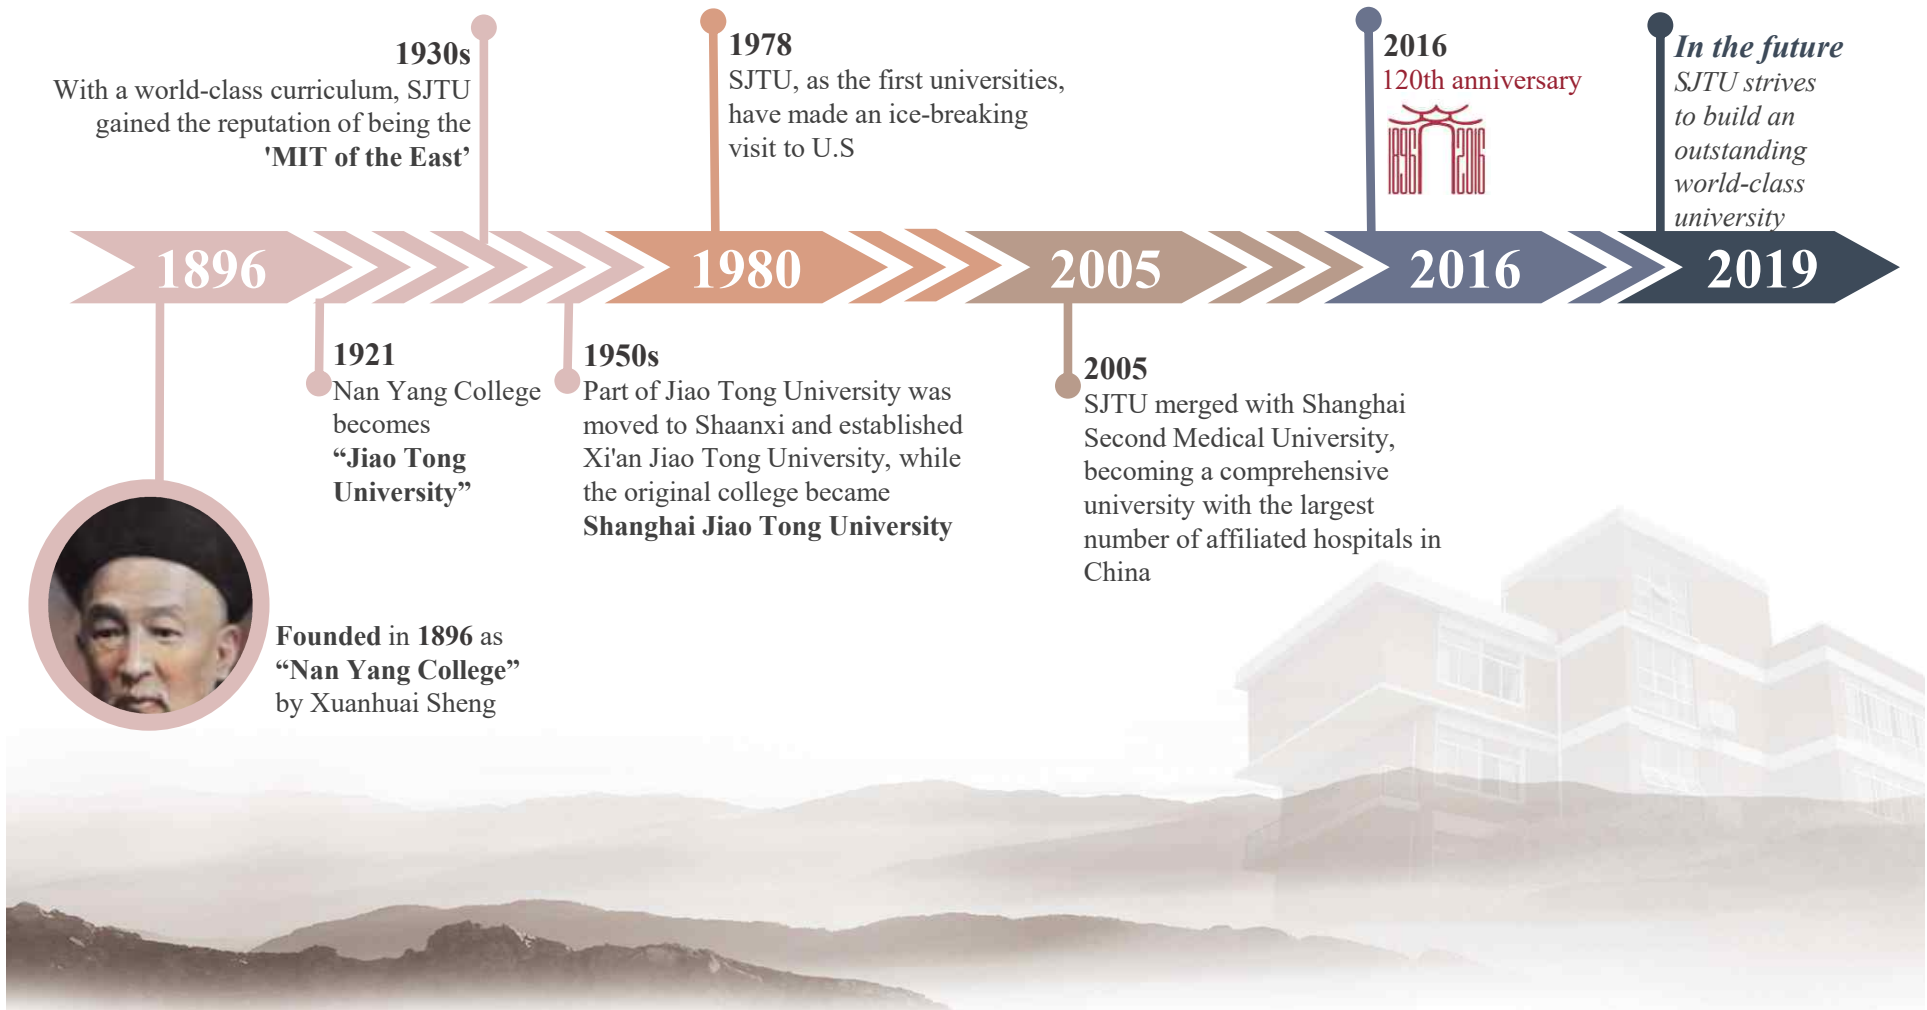

上海交通大學
SHANGHAI JIAO TONG UNIVERSITY

School of Humanities

1896

1921

1987

2006

2014

The History of SJTU

上海交通大学
SHANGHAI JIAO TONG UNIVERSITY

燁 光 日 新

Campuses of SJTU

6 Campuses in Shanghai

Xuhui

Changning

Qibao

Huangpu

DEPARTMENT OF HISTORY

FIVE RESEARCH DIRECTIONS

■ Founded in 2003

Local Literature Studies

Tokyo Trial Studies

Historical Geography Studies

Environmental History and Disease History

Modern and Contemporary Chinese History