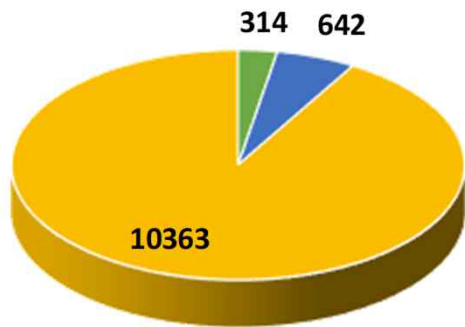

- Columbia University (USA)
- University of California, Los Angeles (USA)
- Purdue University (USA)

- Cairo University (Egypt)

- National University of Singapore (Singapore)
- Ngee Ann Polytechnic (Singapore)
- Mahidol University (Thailand)

Shanghai Jiao Tong University Bulgarian Center

University of National and World Economy

STUDENTS

Graduates of School of Humanities from 2013 to 2018

- Degree Holders (Chinese Students)
- Degree Holders (Overseas Students)
- Non-degree Students

Students of School of Humanities in 2018

INTERNATIONAL STUDENTS

The Proportion of SH's International Students at SJTU in 2018

NON-DEGREE INTERNATIONAL STUDENTS

The Country Distribution of Non-degree International Students of School of Humanities in 2018