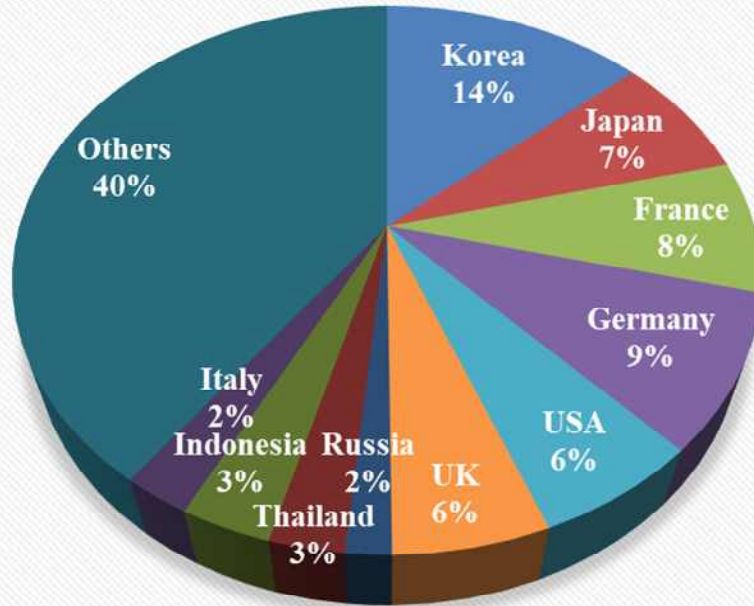

Shanghai Jiao Tong University Bulgarian Center

University of National and World Economy

STUDENTS

Graduates of School of Humanities from 2013 to 2018

- Degree Holders (Chinese Students)
- Degree Holders (Overseas Students)
- Non-degree Students

Students of School of Humanities in 2018

INTERNATIONAL STUDENTS

The Proportion of SH's International Students at SJTU in 2018

NON-DEGREE INTERNATIONAL STUDENTS

The Country Distribution of Non-degree International Students of School of Humanities in 2018

STUDENT LIFE

■ Student Societies

- ✓ Wind Orchestra
- ✓ Symphony Orchestra
- ✓ Chorus
- ✓ Chinese Music Orchestra
- ✓ Drama Troupe
- ✓ Dance Troupe

■ Various Events

- ✓ International Students' Talent Competition
- ✓ Miniature World Expo
- ✓ Dragon Boat Racing
- ✓ Table Tennis Competition
- ✓ New Year's Party