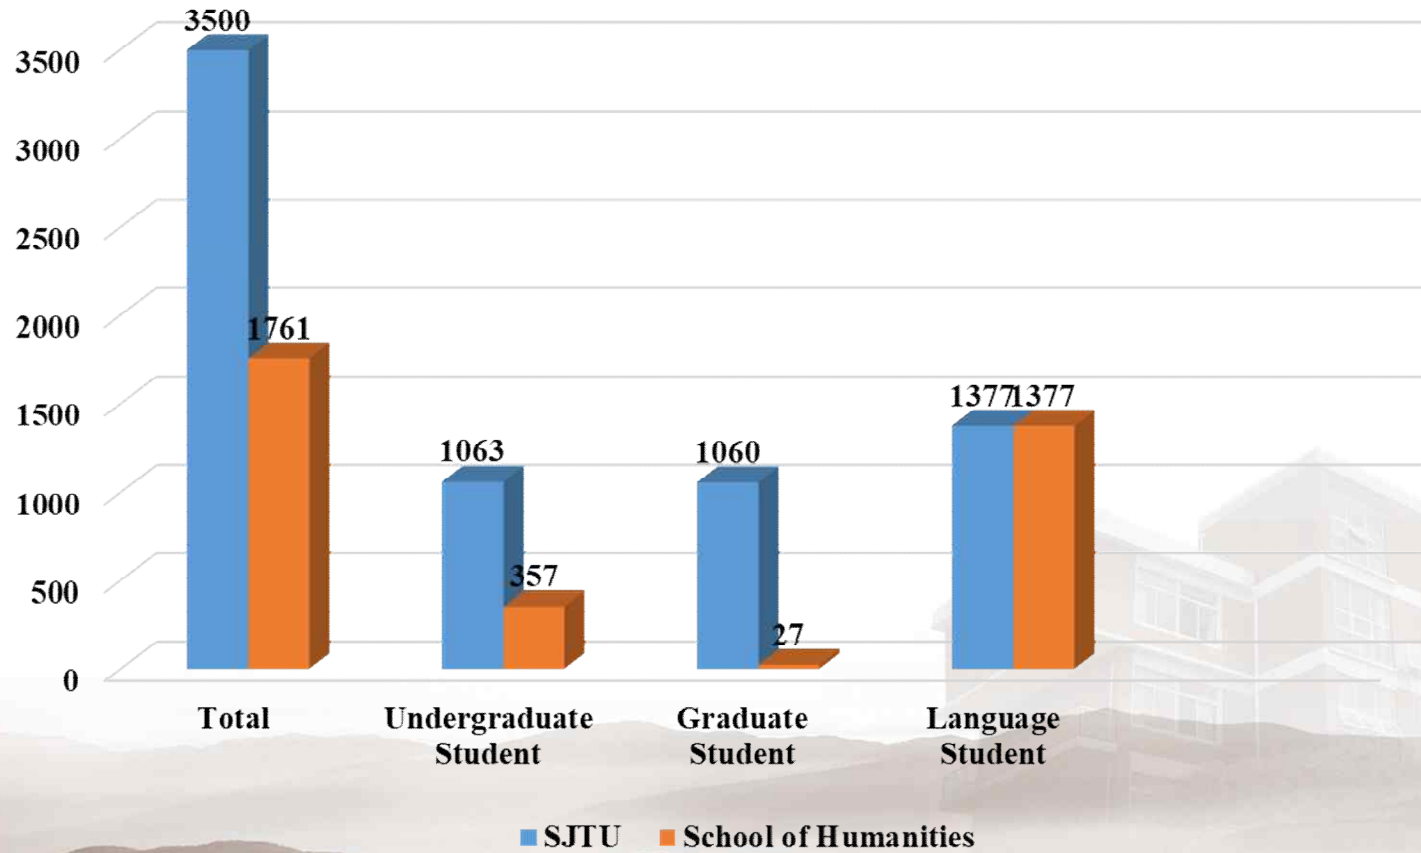

- Columbia University (USA)
- University of California, Los Angeles (USA)
- Purdue University (USA)

- Cairo University (Egypt)

- National University of Singapore (Singapore)
- Ngee Ann Polytechnic (Singapore)
- Mahidol University (Thailand)

Shanghai Jiao Tong University Bulgarian Center

University of National and World Economy

STUDENTS

Graduates of School of Humanities from 2013 to 2018

- Degree Holders (Chinese Students)
- Degree Holders (Overseas Students)
- Non-degree Students

Students of School of Humanities in 2018

INTERNATIONAL STUDENTS

The Proportion of SH's International Students at SJTU in 2018

NON-DEGREE INTERNATIONAL STUDENTS

The Country Distribution of Non-degree International Students of School of Humanities in 2018